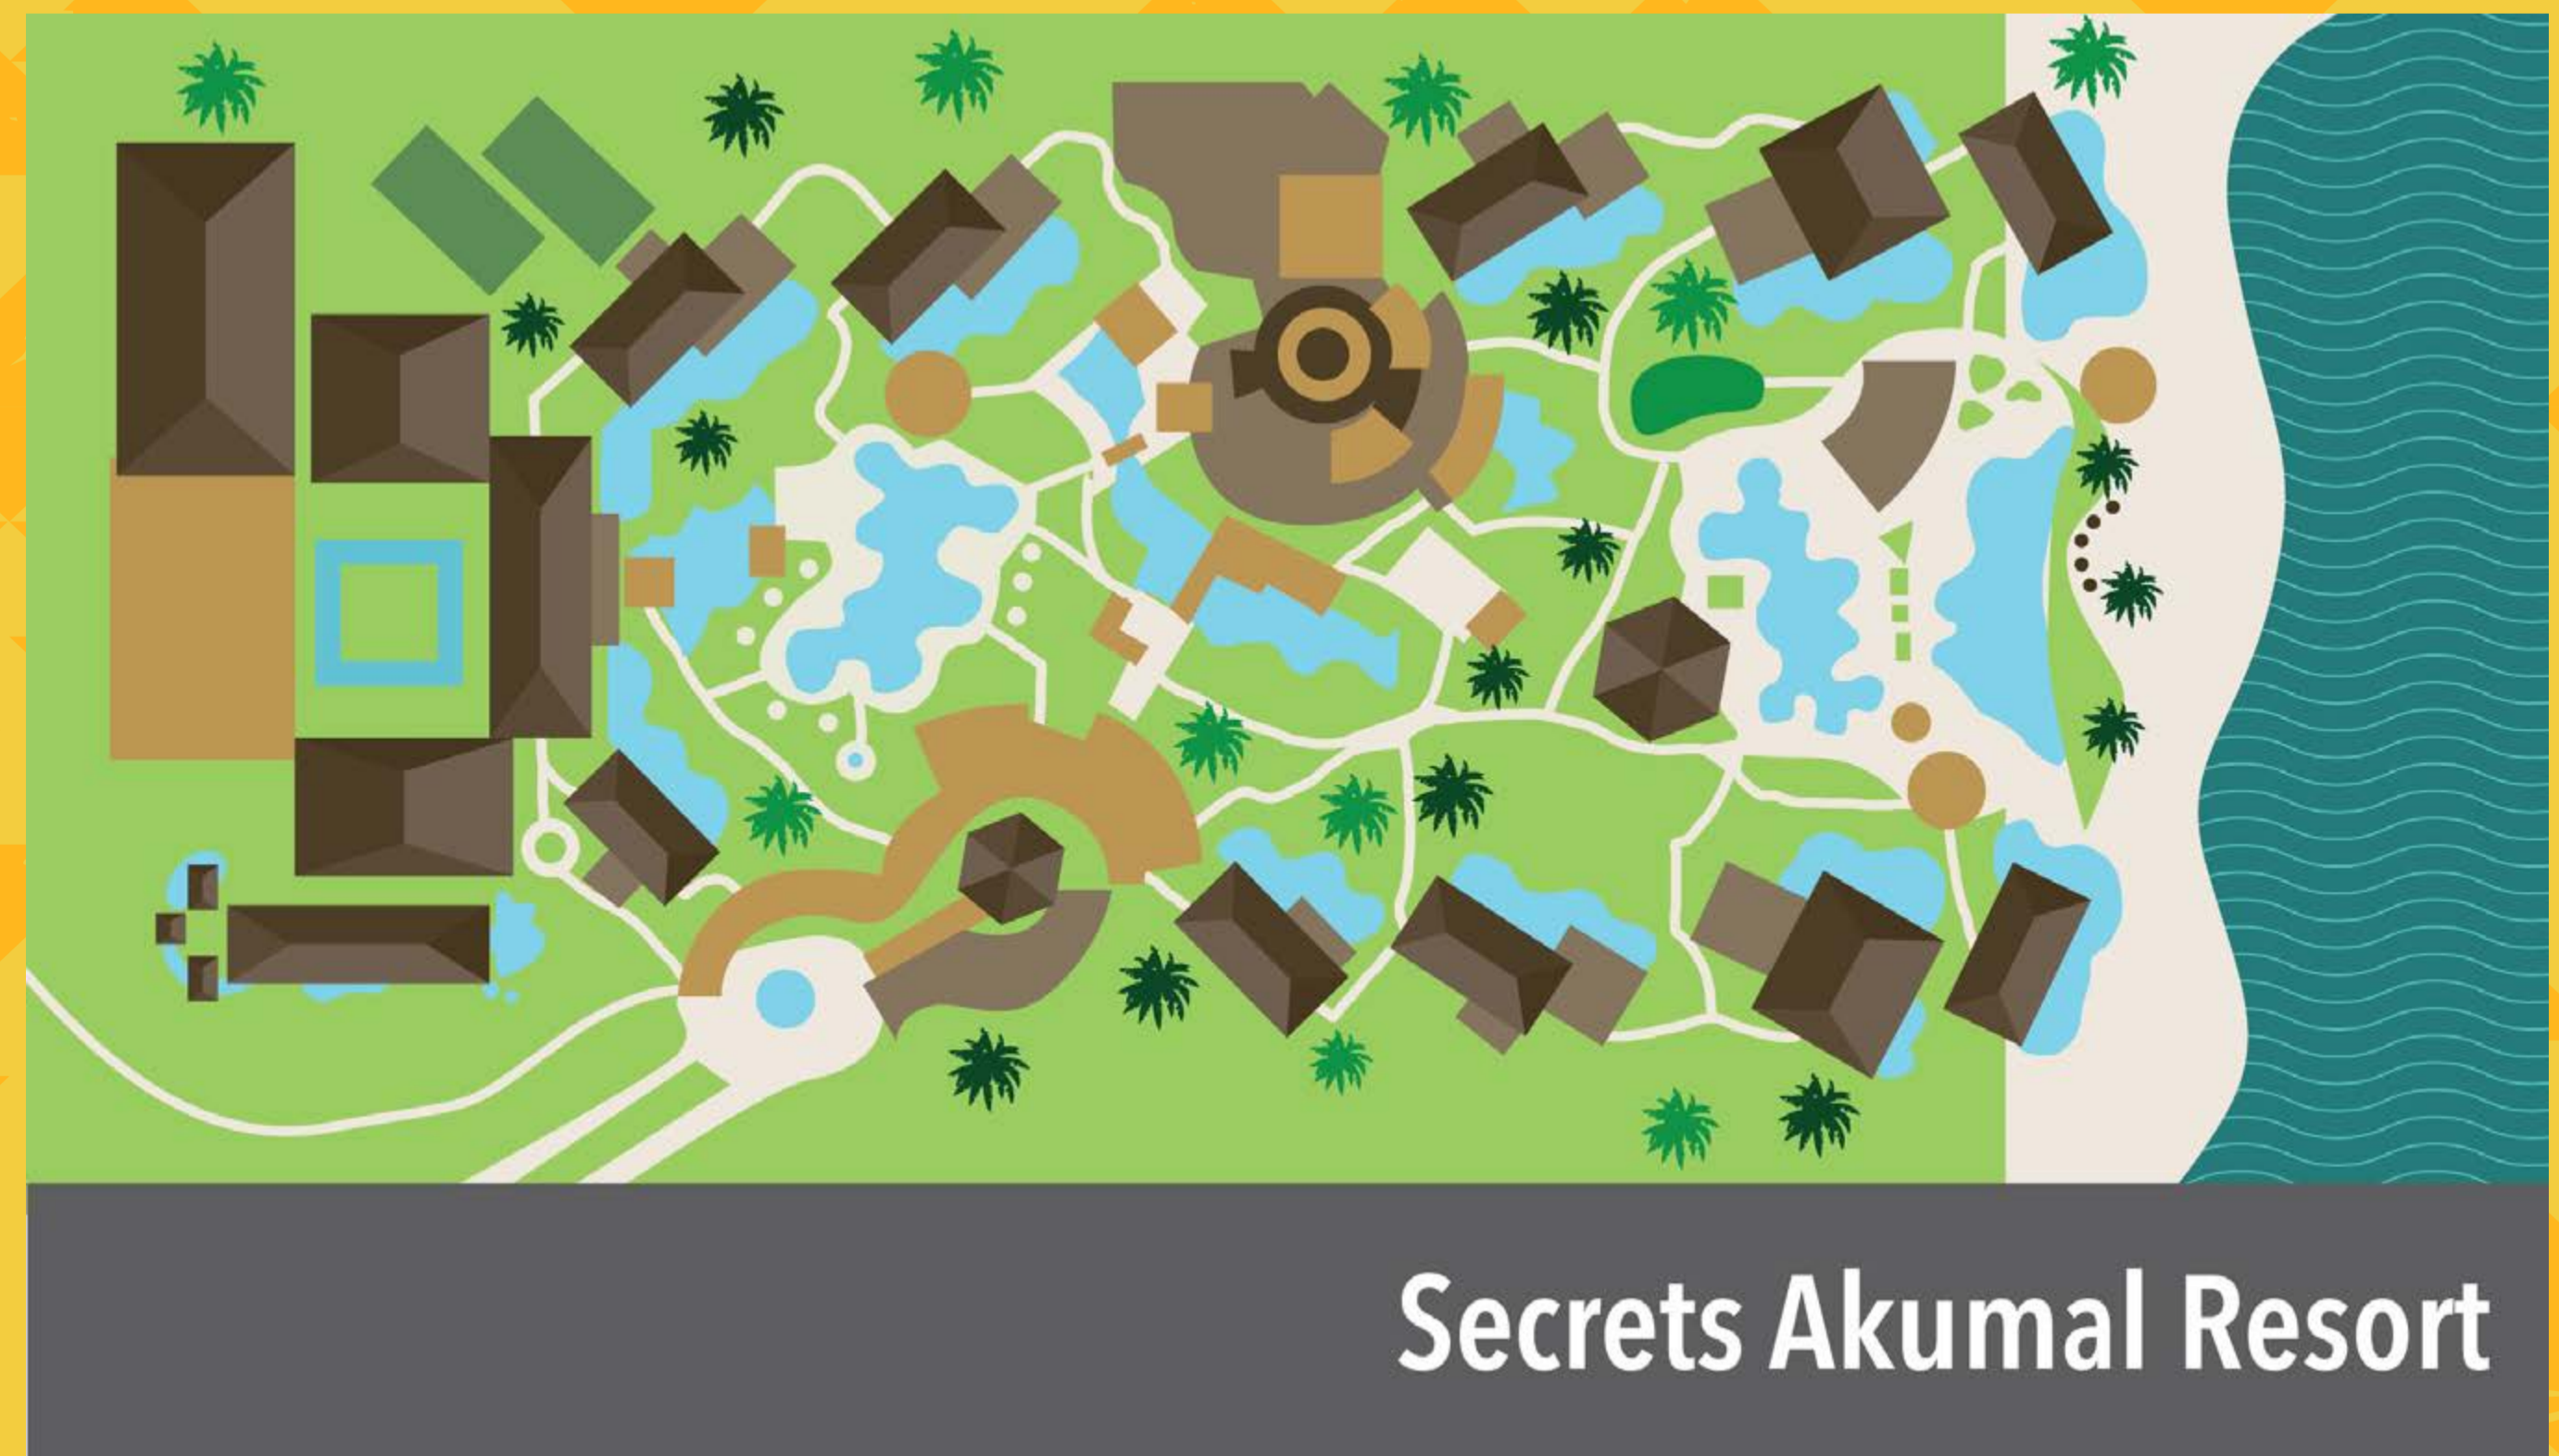

Resort Amenities for Purchase

- Spa Treatments
- Laundry and Dry Cleaning Services

ALL-INCLUSIVE DINING OPTIONS

- Market Cafe (International)
  *Buffet offered for breakfast and lunch
- El Patio (Mexican)
- Himitsu (Asian)
- Portofino (Italian)
- Bordeaux (French)
- Seaside Grill (International)
- Oceana (International)
- Barefoot Grill (International)
- Coco Cafe (International)

Advance Dining Options

Reservations are NOT needed at any Secrets restaurant!

24 hour room service. Additional charges apply

* Guests will only have access to the resort that was purchased as part of their package. On show days, all guests will have access to the concert venue located at the Barceló Resort. Access is restricted to the concert venue only. All other areas of the Barceló Resort are prohibited unless you are a guest of the Barceló.